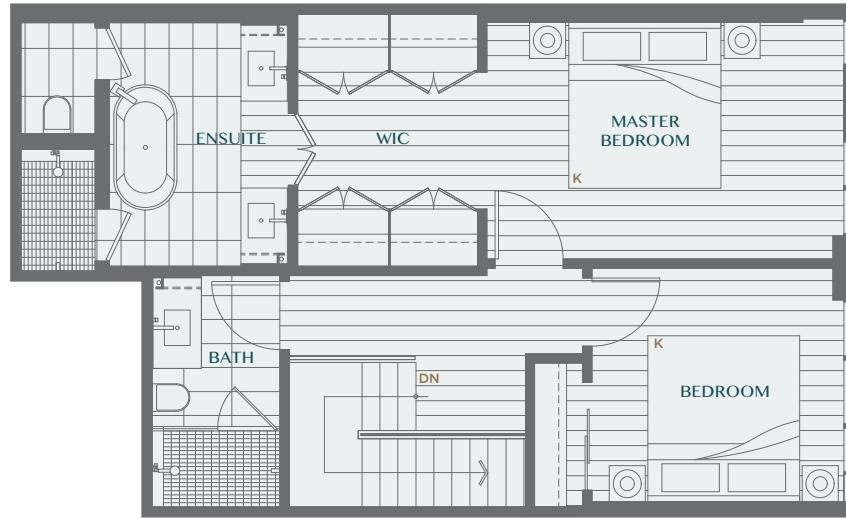

HOME TYPE TH2A

2 BEDROOM + FLEX + 2.5 BATH

Interior SF: 1,333

Balcony/Patio SF: 149

Total SF: 1,482

Legacy embraces modernity at its best. Inspired by world-class design and elegance, these spacious homes offer you peace of mind with modern conveniences.

LEVEL 2

MAIN LEVEL

LEVEL 1