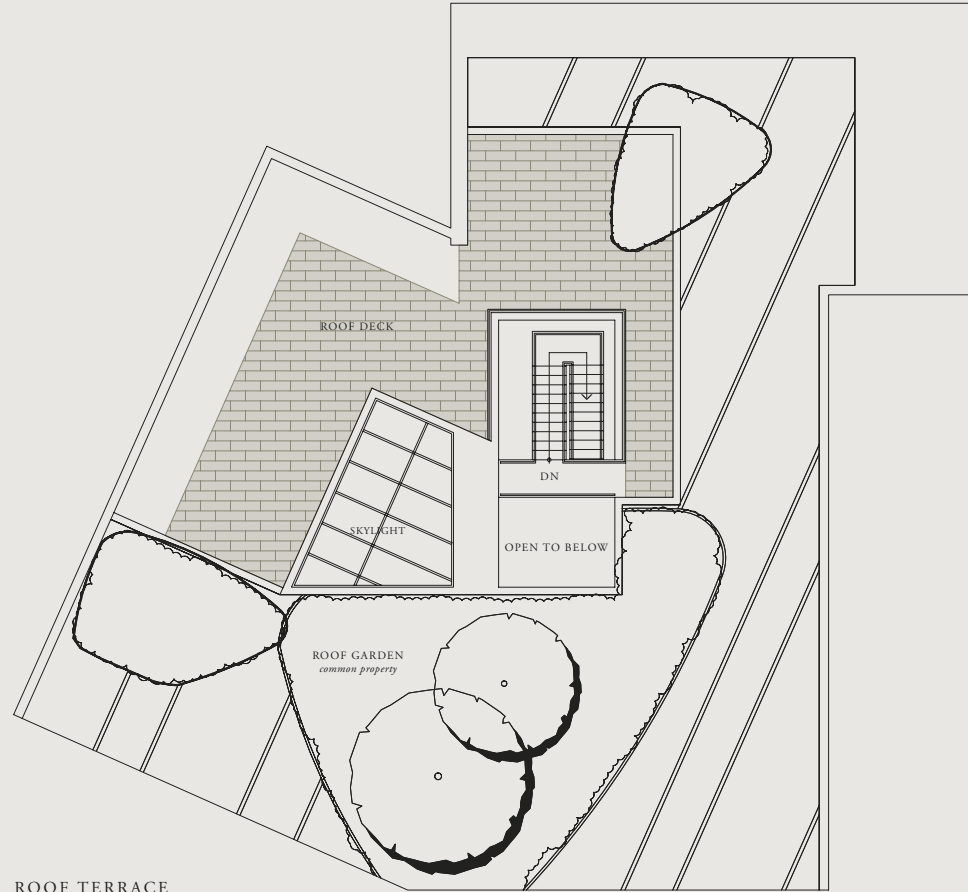

# Penthouse

3 BEDROOM + FAMILY + LIBRARY

LOWER LIVING: 3735 SF  
UPPER LIVING: 2699 SF

UPPER LIVING

WEST CORDOVA

LEVEL 47-49

DIMENSIONS, SIZES, SPECIFICATIONS, LAYOUTS AND MATERIALS ARE APPROXIMATE ONLY AND SUBJECT TO CHANGE WITHOUT NOTICE. E.R.O.E.

# Penthouse

3 BEDROOM + FAMILY + LIBRARY

LOWER LIVING: 3735 SF  
UPPER LIVING: 2699 SF

WEST CORDOVA

LEVEL 47-49

DIMENSIONS, SIZES, SPECIFICATIONS, LAYOUTS AND MATERIALS ARE APPROXIMATE ONLY AND SUBJECT TO CHANGE WITHOUT NOTICE. E.R.O.E.