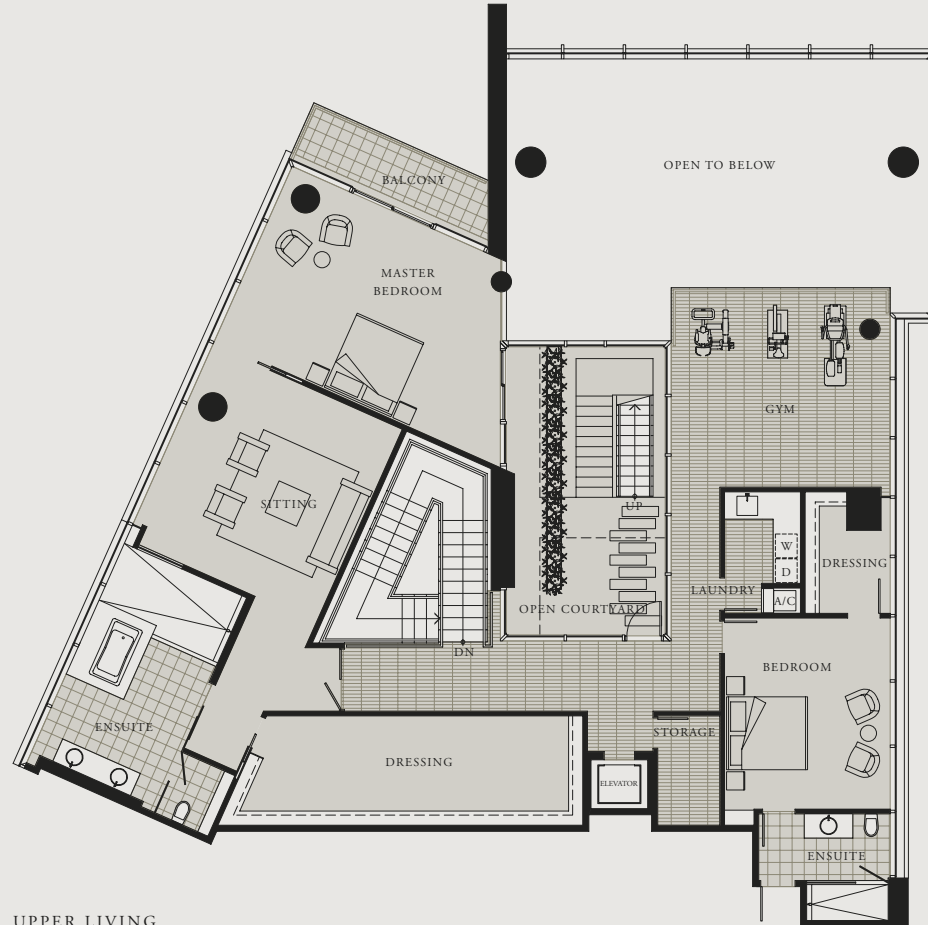

# Penthouse

3 BEDROOM + FAMILY + LIBRARY

LOWER LIVING: 3735 SF  
UPPER LIVING: 2699 SF

LOWER LIVING

WEST CORDOVA

LEVEL 47-49

**THE ESTATES KITCHEN**  
*Featuring Boffi cabinetry from Italy*

- 1 Miele dishwasher
- 2 Miele gas cooktop
- 3 Miele microwave/speed oven (above)
- 4 Miele wall oven (below)
- 5 Miele built-in coffee machine (above)
- 6 Miele steam oven (below)
- 7 Sub-Zero refrigerator
- 8 Sub-Zero wine cooler/refrigeration drawers
- 9 Sub-Zero undercounter fridge/freezer

DIMENSIONS, SIZES, SPECIFICATIONS, LAYOUTS AND MATERIALS ARE APPROXIMATE ONLY AND SUBJECT TO CHANGE WITHOUT NOTICE. E.R.O.E.

# Penthouse

3 BEDROOM + FAMILY + LIBRARY

LOWER LIVING: 3735 SF  
UPPER LIVING: 2699 SF

UPPER LIVING

WEST CORDOVA

LEVEL 47-49

DIMENSIONS, SIZES, SPECIFICATIONS, LAYOUTS AND MATERIALS ARE APPROXIMATE ONLY AND SUBJECT TO CHANGE WITHOUT NOTICE. E.R.O.E.

# Penthouse

3 BEDROOM + FAMILY + LIBRARY

LOWER LIVING: 3735 SF  
UPPER LIVING: 2699 SF

WEST CORDOVA

LEVEL 47-49

DIMENSIONS, SIZES, SPECIFICATIONS, LAYOUTS AND MATERIALS ARE APPROXIMATE ONLY AND SUBJECT TO CHANGE WITHOUT NOTICE. E.R.O.E.