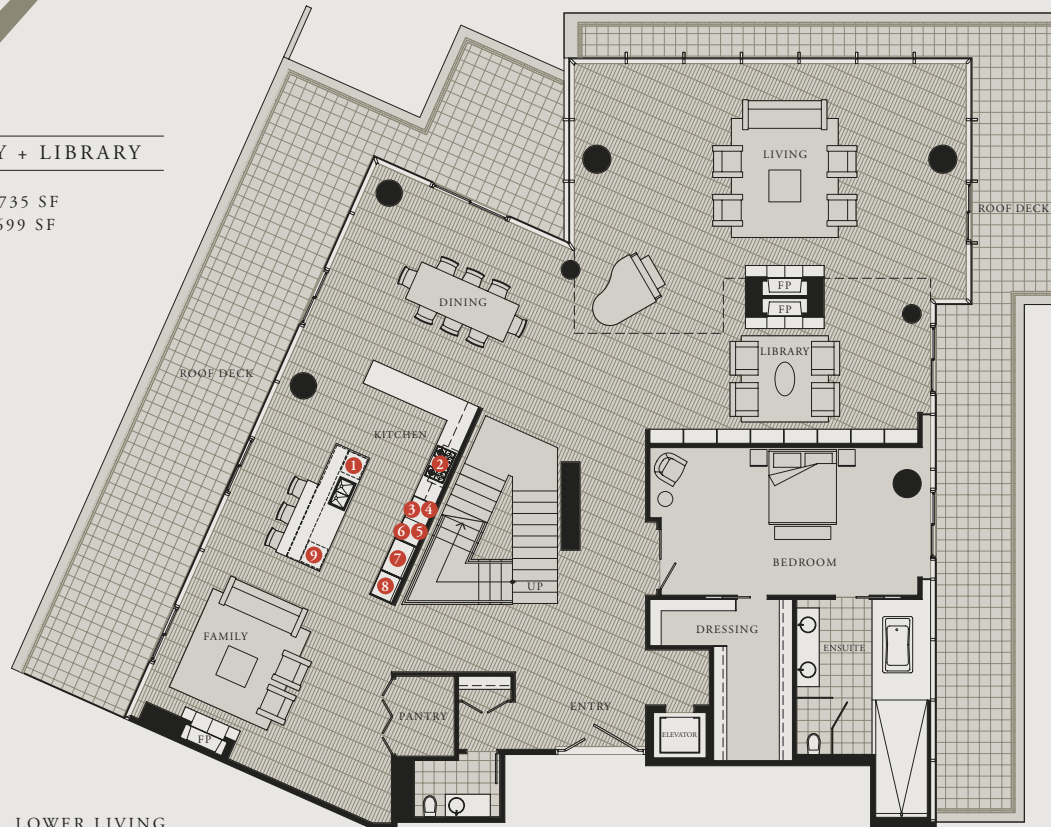

# Penthouse

3 BEDROOM + FAMILY + LIBRARY

LOWER LIVING: 3735 SF  
UPPER LIVING: 2699 SF

LOWER LIVING

WEST CORDOVA

LEVEL 47-49

**THE ESTATES KITCHEN**  
*Featuring Boffi cabinetry from Italy*

- 1 Miele dishwasher
- 2 Miele gas cooktop
- 3 Miele microwave/speed oven (above)
- 4 Miele wall oven (below)
- 5 Miele built-in coffee machine (above)
- 6 Miele steam oven (below)
- 7 Sub-Zero refrigerator
- 8 Sub-Zero wine cooler/refrigeration drawers
- 9 Sub-Zero undercounter fridge/freezer

DIMENSIONS, SIZES, SPECIFICATIONS, LAYOUTS AND MATERIALS ARE APPROXIMATE ONLY AND SUBJECT TO CHANGE WITHOUT NOTICE. E.R.O.E.

# Penthouse

3 BEDROOM + FAMILY + LIBRARY

LOWER LIVING: 3735 SF  
UPPER LIVING: 2699 SF

UPPER LIVING

WEST CORDOVA

LEVEL 47-49

DIMENSIONS, SIZES, SPECIFICATIONS, LAYOUTS AND MATERIALS ARE APPROXIMATE ONLY AND SUBJECT TO CHANGE WITHOUT NOTICE. E.R.O.E.

# Penthouse

3 BEDROOM + FAMILY + LIBRARY

LOWER LIVING: 3735 SF  
UPPER LIVING: 2699 SF

WEST CORDOVA

LEVEL 47-49

DIMENSIONS, SIZES, SPECIFICATIONS, LAYOUTS AND MATERIALS ARE APPROXIMATE ONLY AND SUBJECT TO CHANGE WITHOUT NOTICE. E.R.O.E.