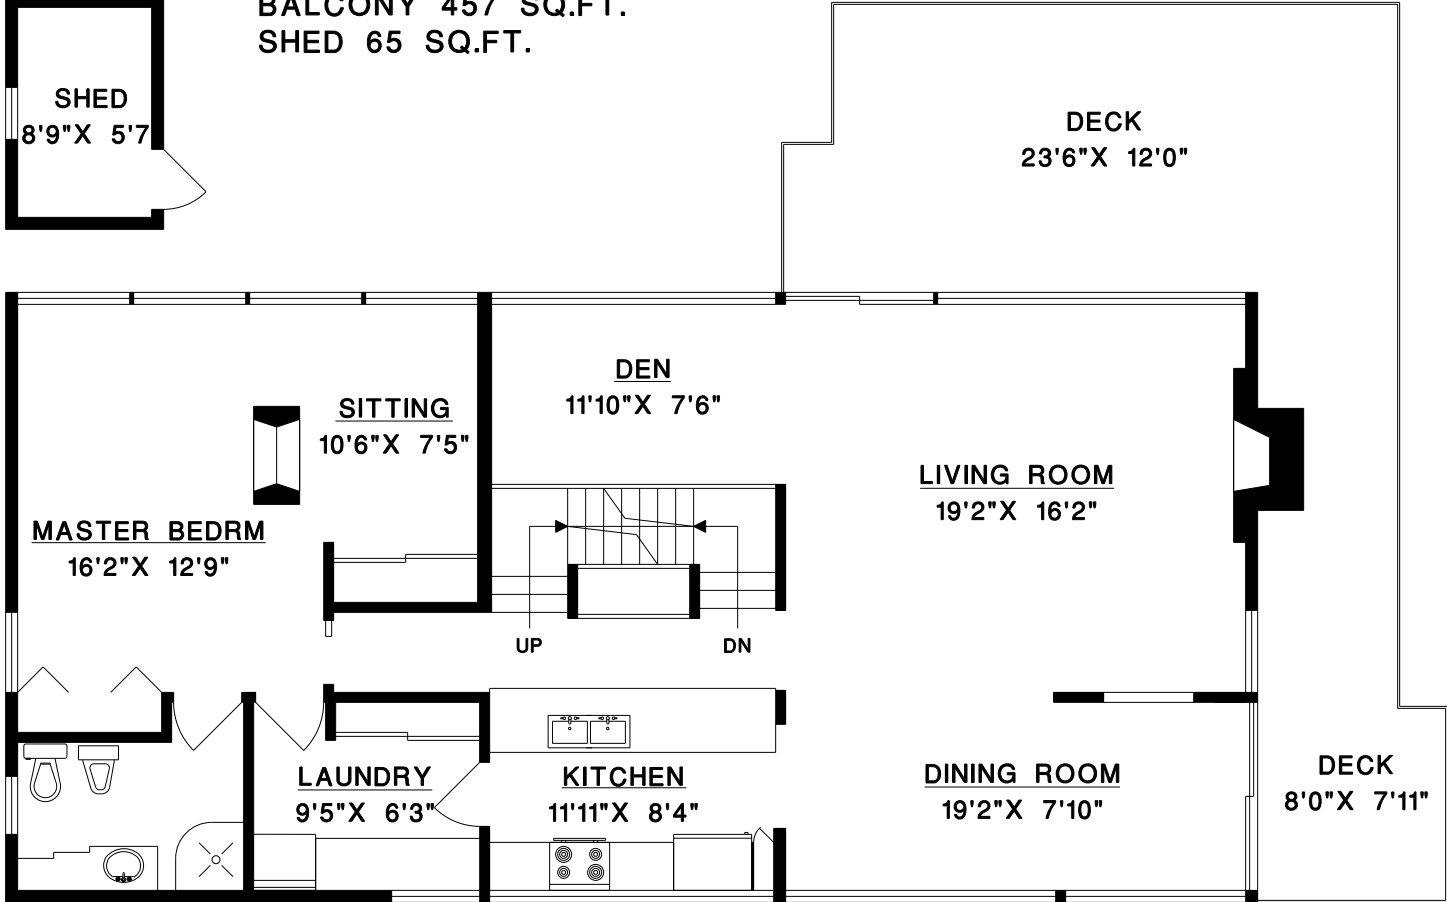

**5880 EAGLE ISLAND
WEST VANCOUVER**

DALLAS LA PORTA

Phone: 604.518.0642

MAIN FLOOR 1,326 SQ.FT.
LOWER FLOOR 792 SQ.FT.

TOTAL 2,118 SQ.FT.

BALCONY 457 SQ.FT.
SHED 65 SQ.FT.

MAIN FLOOR

LOWER FLOOR