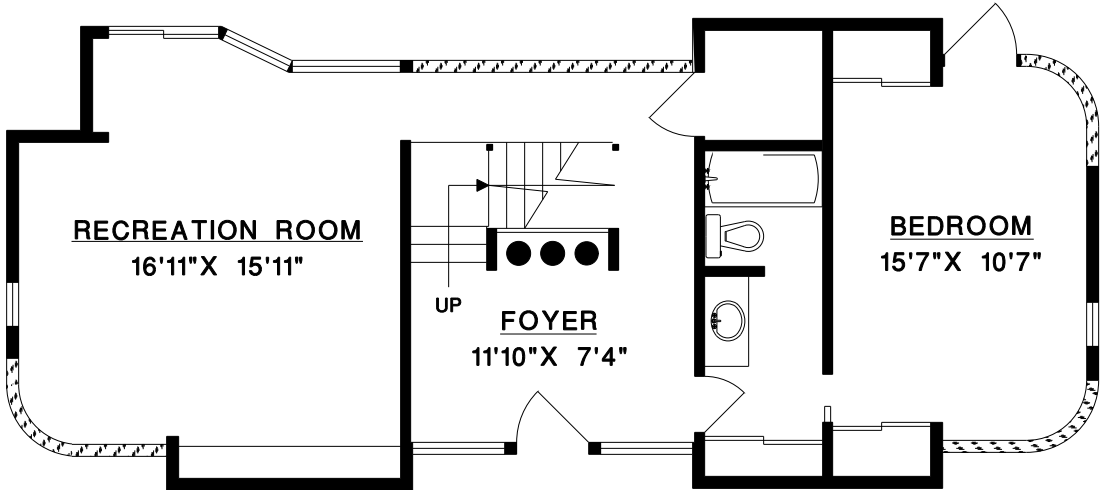

**5880 EAGLE ISLAND
WEST VANCOUVER**

DALLAS LA PORTA

Phone: 604.518.0642

MAIN FLOOR 1,326 SQ.FT.
LOWER FLOOR 792 SQ.FT.

TOTAL 2,118 SQ.FT.

BALCONY 457 SQ.FT.
SHED 65 SQ.FT.

MAIN FLOOR

LOWER FLOOR