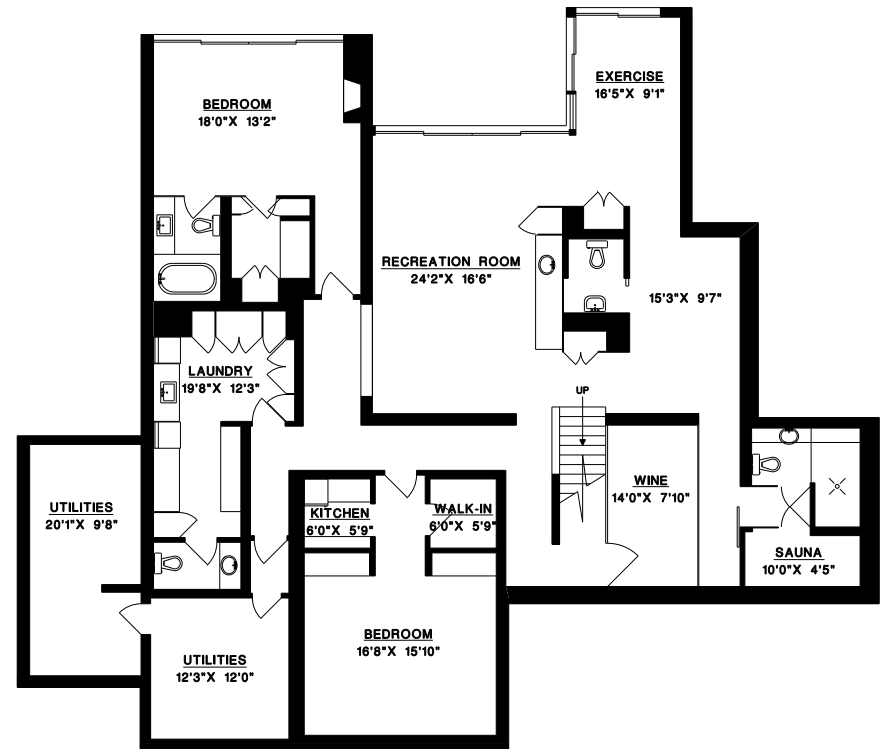

UPPER FLOOR

GUEST HOUSE

**2638 FINCH HILL
 WEST VANCOUVER**

MAIN FLOOR 2,128 SQ.FT.
 UPPER FLOOR 1,628 SQ.FT.
 LOWER FLOOR 3,256 SQ.FT.

TOTAL 7,012 SQ.FT.

*GUEST HOUSE 1,053 SQ.FT.
 GARAGE 915 SQ.FT.

*AREA FROM BUILDING PLAN

MAIN FLOOR

LOWER FLOOR