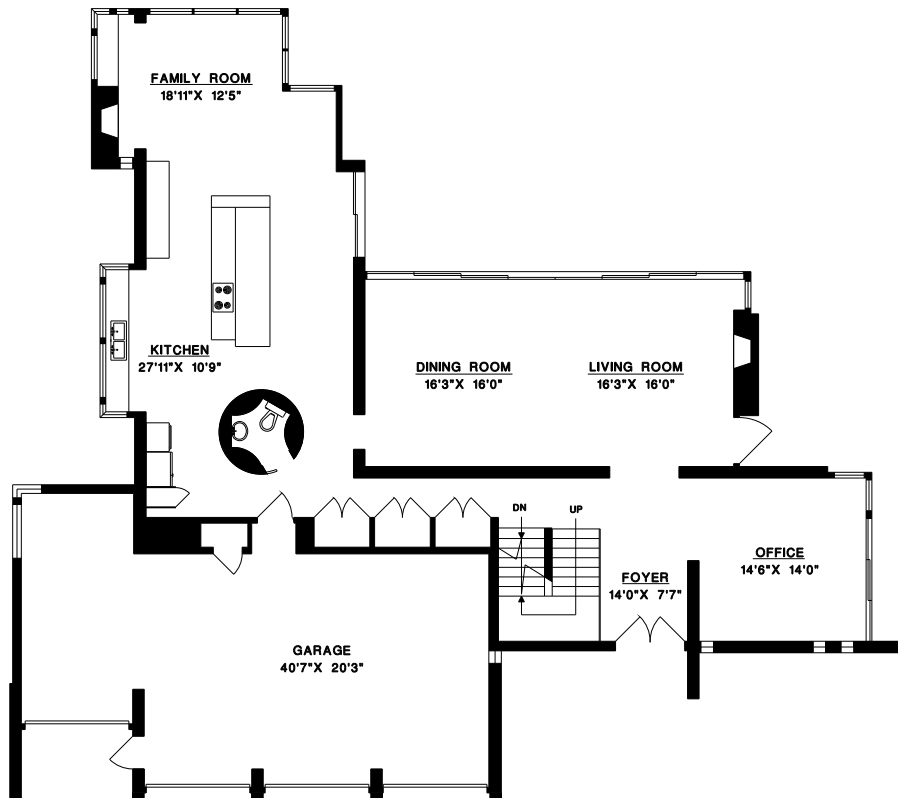

UPPER FLOOR

GUEST HOUSE

**2638 FINCH HILL
 WEST VANCOUVER**

MAIN FLOOR 2,128 SQ.FT.
 UPPER FLOOR 1,628 SQ.FT.
 LOWER FLOOR 3,256 SQ.FT.

TOTAL 7,012 SQ.FT.

*GUEST HOUSE 1,053 SQ.FT.
 GARAGE 915 SQ.FT.

*AREA FROM BUILDING PLAN

MAIN FLOOR

LOWER FLOOR