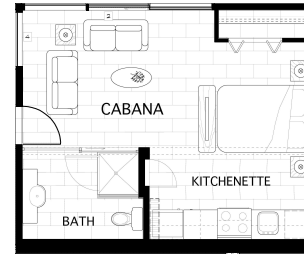

UPPER FLOOR

GUEST HOUSE

**2638 FINCH HILL
 WEST VANCOUVER**

MAIN FLOOR 2,128 SQ.FT.
 UPPER FLOOR 1,628 SQ.FT.
 LOWER FLOOR 3,256 SQ.FT.

TOTAL 7,012 SQ.FT.

*GUEST HOUSE 1,053 SQ.FT.
 GARAGE 915 SQ.FT.

*AREA FROM BUILDING PLAN

MAIN FLOOR

LOWER FLOOR