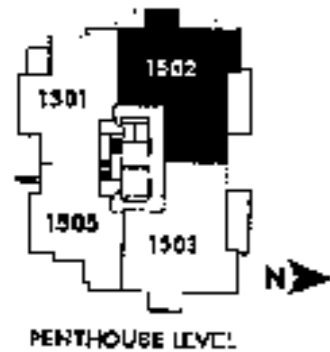

# sakura 1502

PENTHOUSE 1502 | 1436 SQ.FT. | TWO BEDROOMS AND SOLARIUM | TWO BATHROOMS

THE BUILDER RESERVES THE RIGHT TO MAKE MODIFICATIONS OR SUBSTITUTIONS SHOULD THEY BE NECESSARY. THE HOMES AT SAKURA ARE BUILT BY POLYGON & SCH TOWERS LTD.