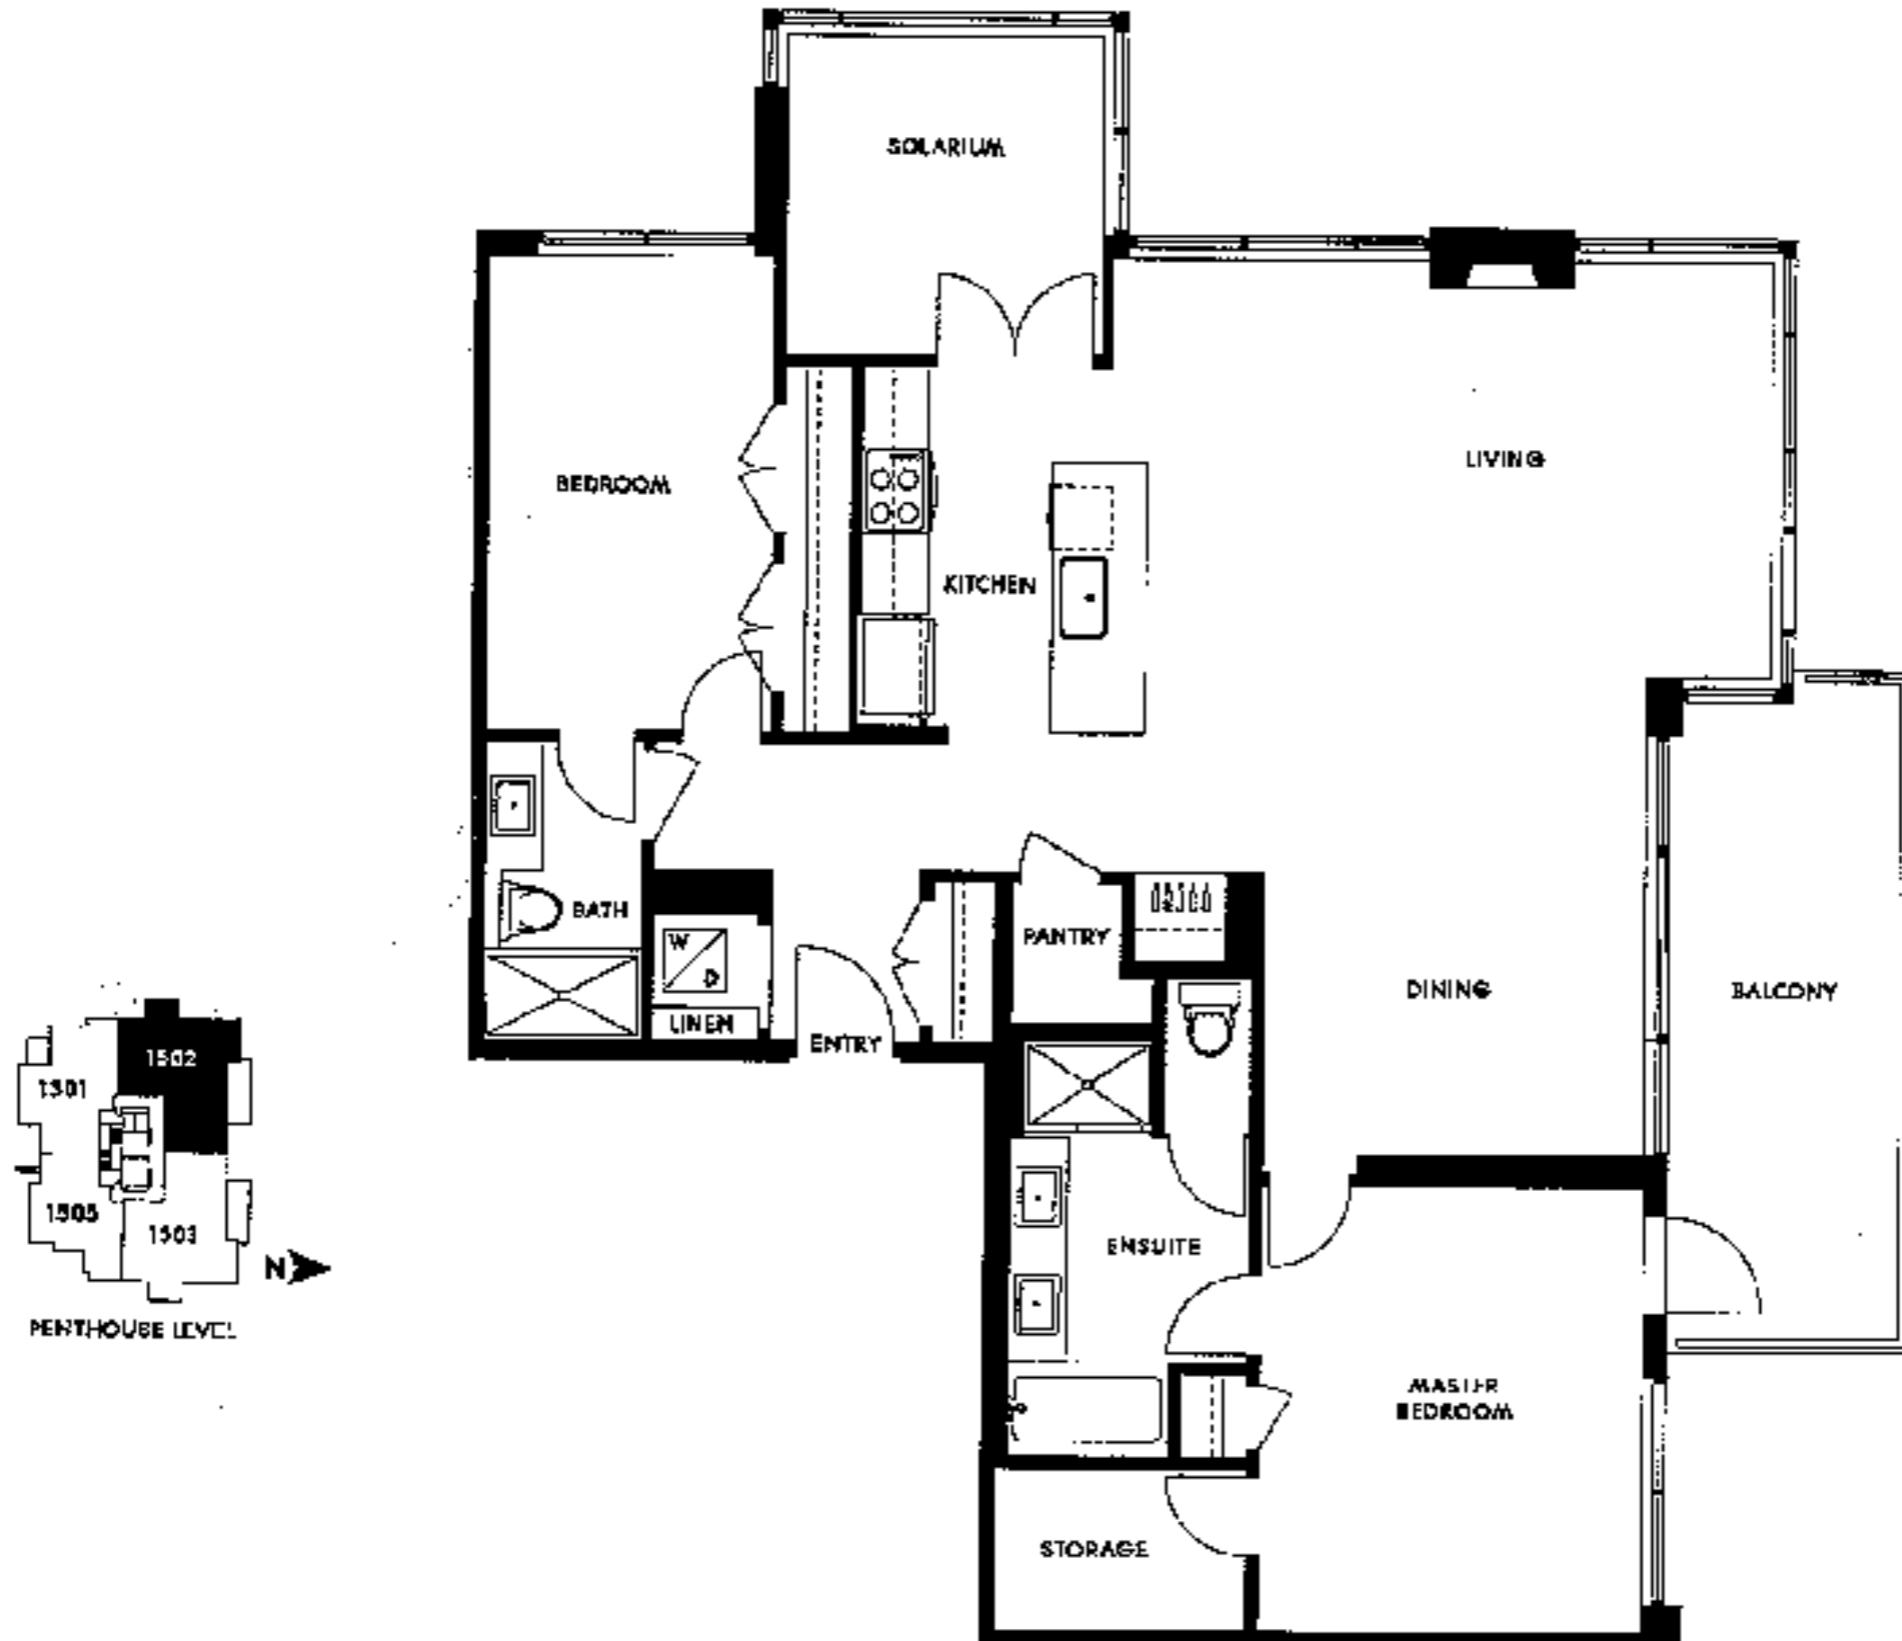

# sakura 1502

PENTHOUSE 1502 | 1436 SQ.FT. | TWO BEDROOMS AND SOLARIUM | TWO BATHROOMS

THE BUILDER RESERVES THE RIGHT TO MAKE MODIFICATIONS OR SUBSTITUTIONS SHOULD THEY BE NECESSARY. THE HOMES AT SAKURA ARE BUILT BY POLYGON & SCH TOWERS LTD.